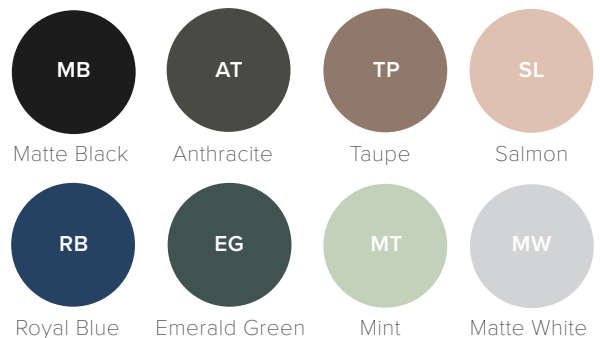

3 ADD YOUR VESSEL BASIN

See p182 for full range of basin options

When ordering a coloured vessel basin in one of the above colours, add the colour code to the base code ie. 7432MB

Note: Basins are purchased separately and not included in the base price