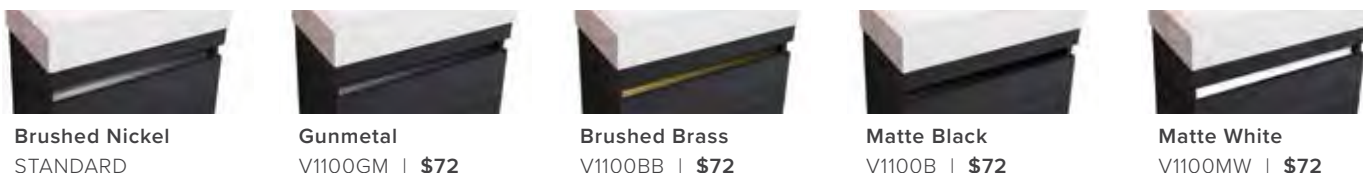

Note: Basins are purchased separately and not included in the base price

4 SELECT YOUR EXTRUSION

Note: An additional \$72 applies to extrusion colour upgrade

INTERNAL COSMETIC DRAWER UPGRADE

Internal Cosmetic Drawer