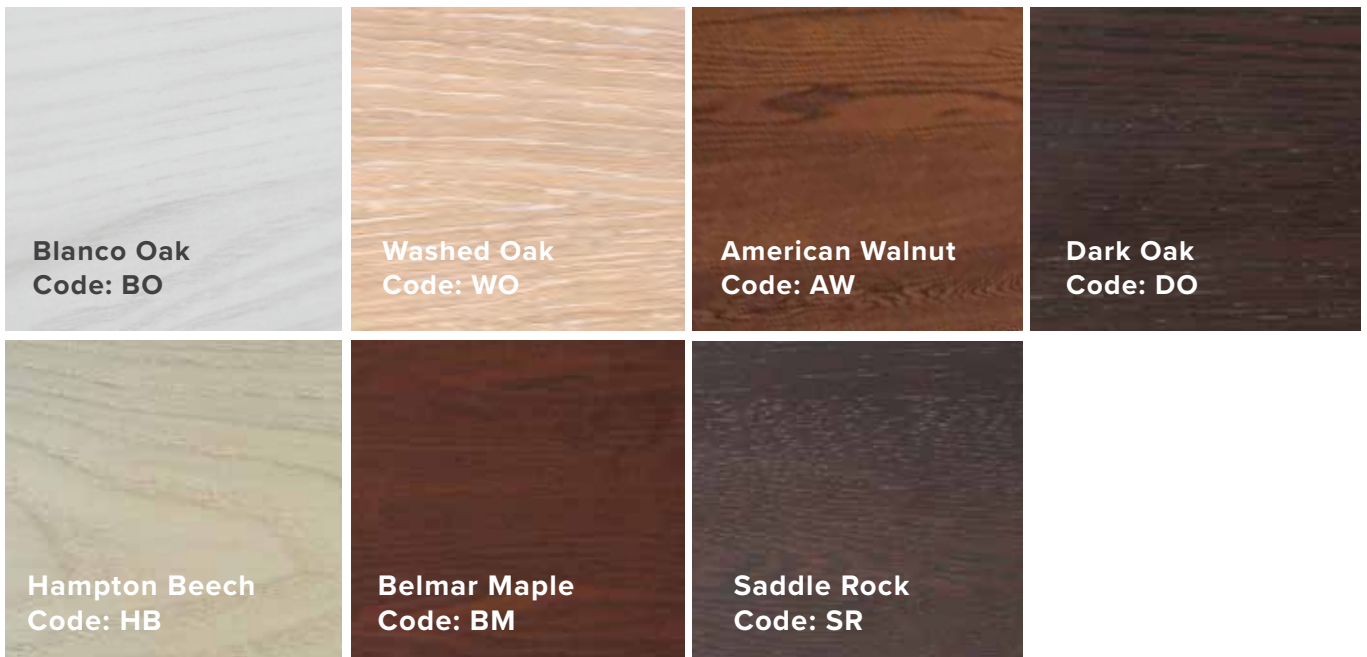

CABINETY FINISHES

VISTA RANGE COLOUR OPTIONS

Laminate Finish

FINISHES

6

BOULEVARD RANGE COLOUR OPTIONS

Timber Veneer on Plywood

Colours and finishes in this catalogue are representative only.
Please do not go off the catalogue for colour matching as this is subject to print variation.
If you are interested in a colour sample pack, please contact sales@newtech.co.nz