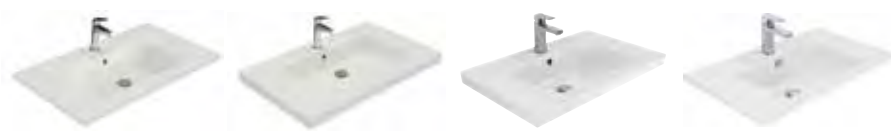

Via Basin
StoneCast
Height: 20mm
Gloss White
Code: VIA

Ponti Basin
StoneCast
Height: 50mm
Gloss White
Code: PO
Excludes 1500mm

Ari Basin
StoneCast
Height: 50mm
Gloss White
Code: VA
Limited Stock

Clasico Basin
Vitreous China
Height: 20mm
Gloss White
Code: VC
Excludes 1500mm