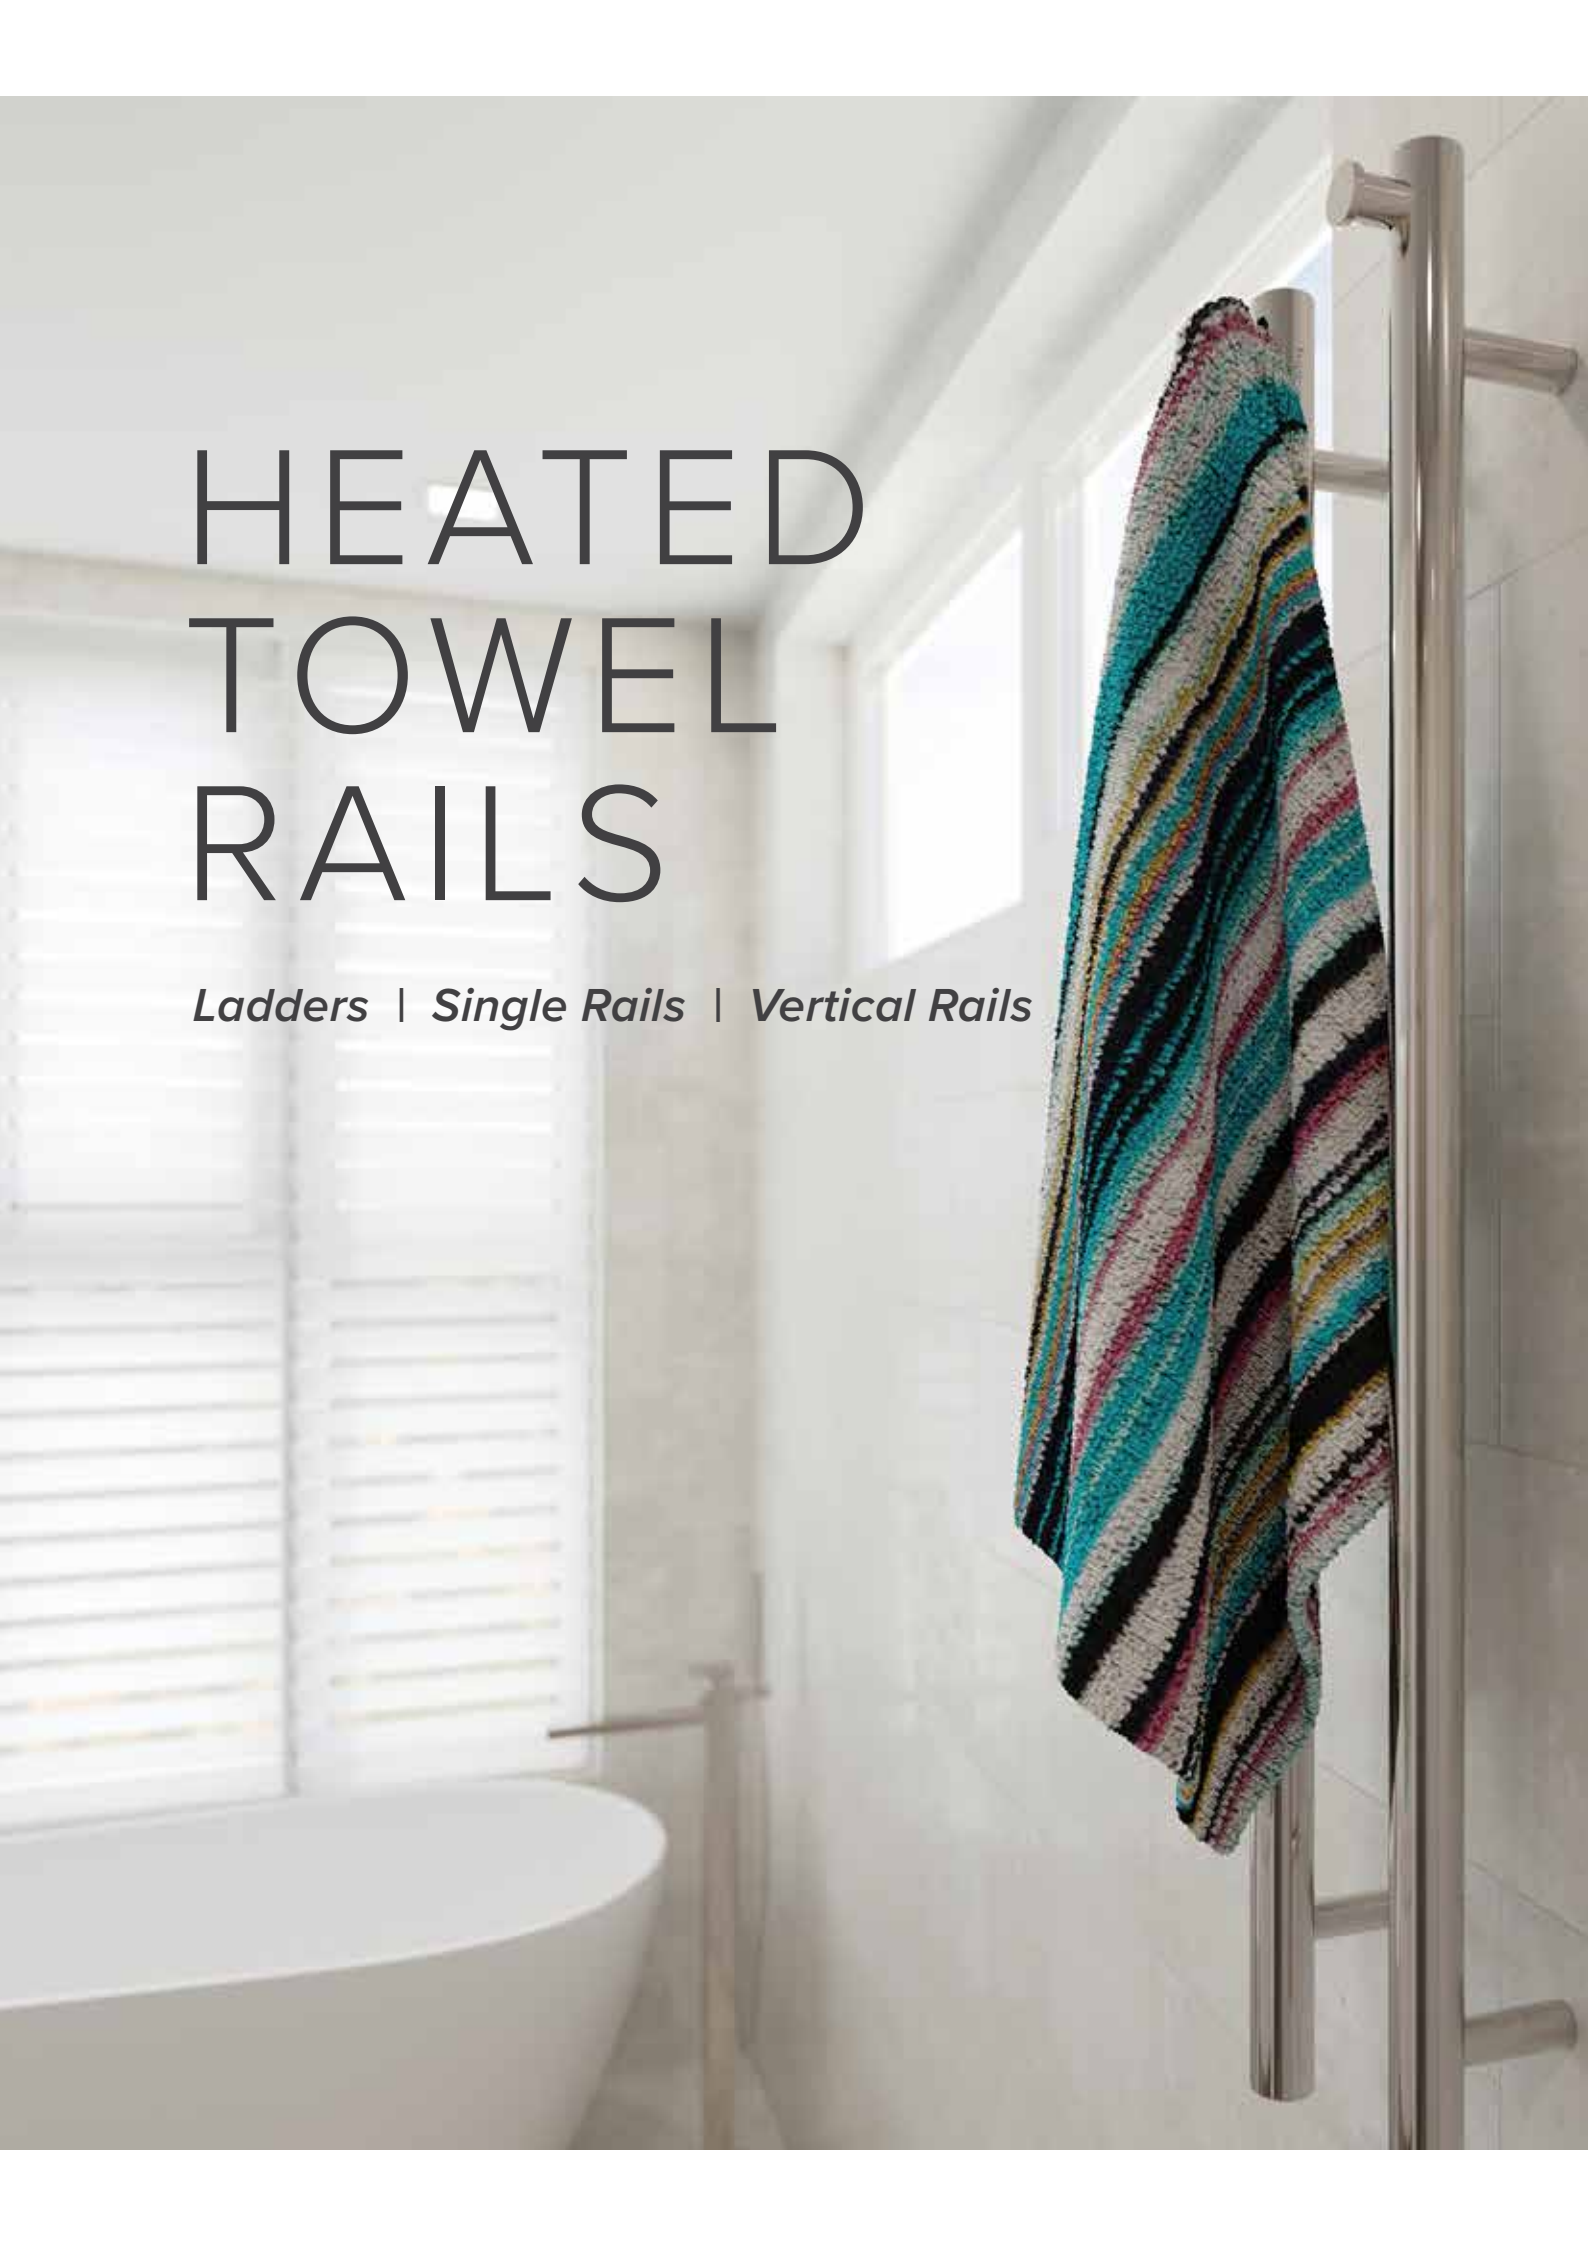

For individual product specifications and installation instructions visit newtech.co.nz

HEATED TOWEL RAILS

Ladders | Single Rails | Vertical Rails

Heated towel rails are a combination of practicality and design. Showcase your designer towels whilst also drying them after each use.