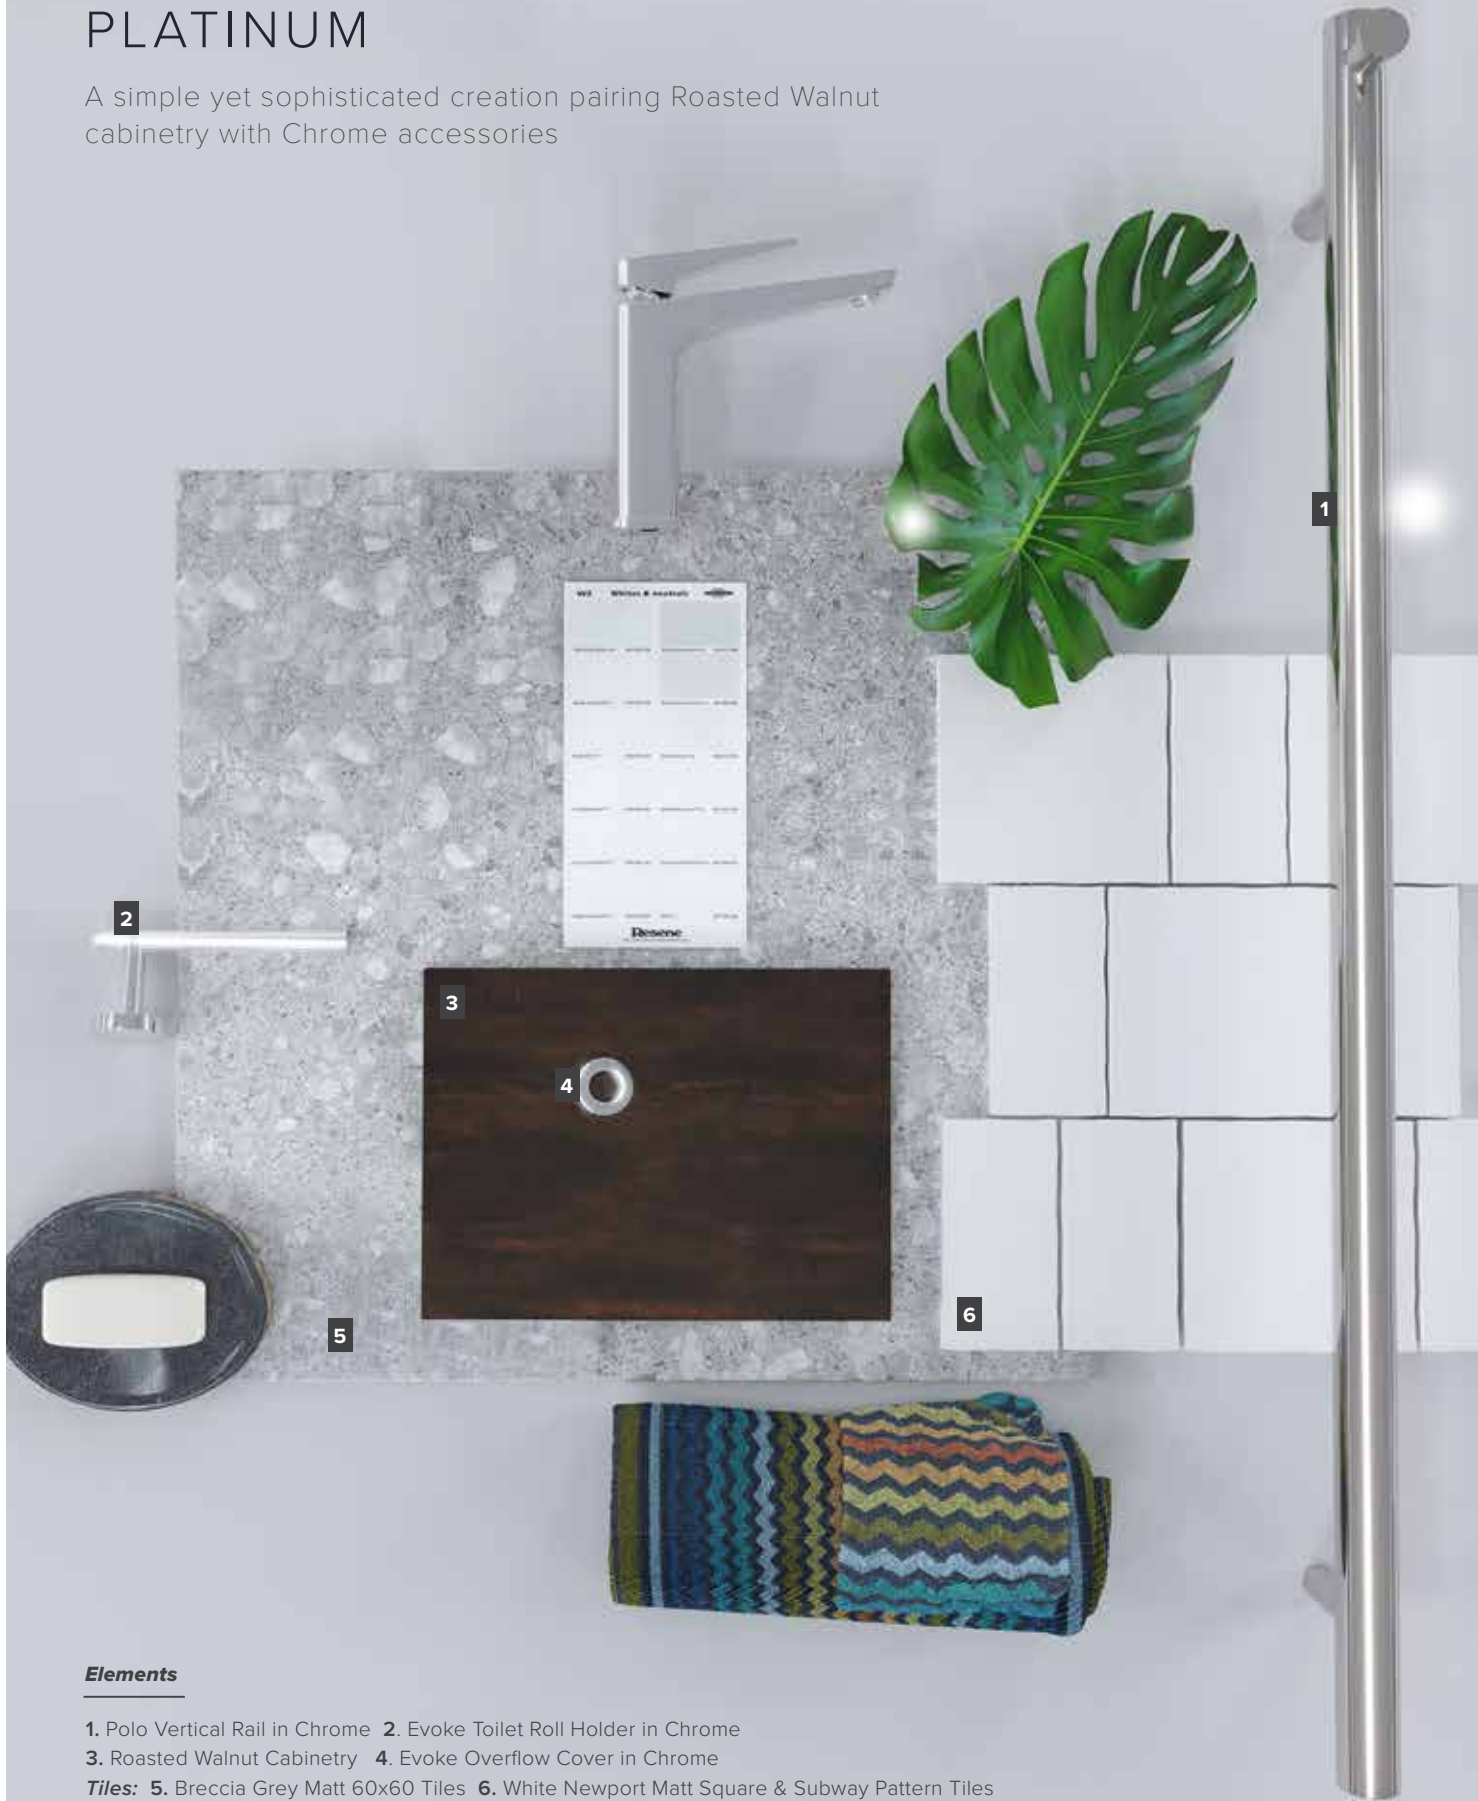

PLATINUM

A simple yet sophisticated creation pairing Roasted Walnut cabinetry with Chrome accessories

QUBE VANITIES
100

Elements

1. Polo Vertical Rail in Chrome 2. Evoke Toilet Roll Holder in Chrome

3. Roasted Walnut Cabinetry 4. Evoke Overflow Cover in Chrome

Tiles: 5. Breccia Grey Matt 60x60 Tiles 6. White Newport Matt Square & Subway Pattern Tiles