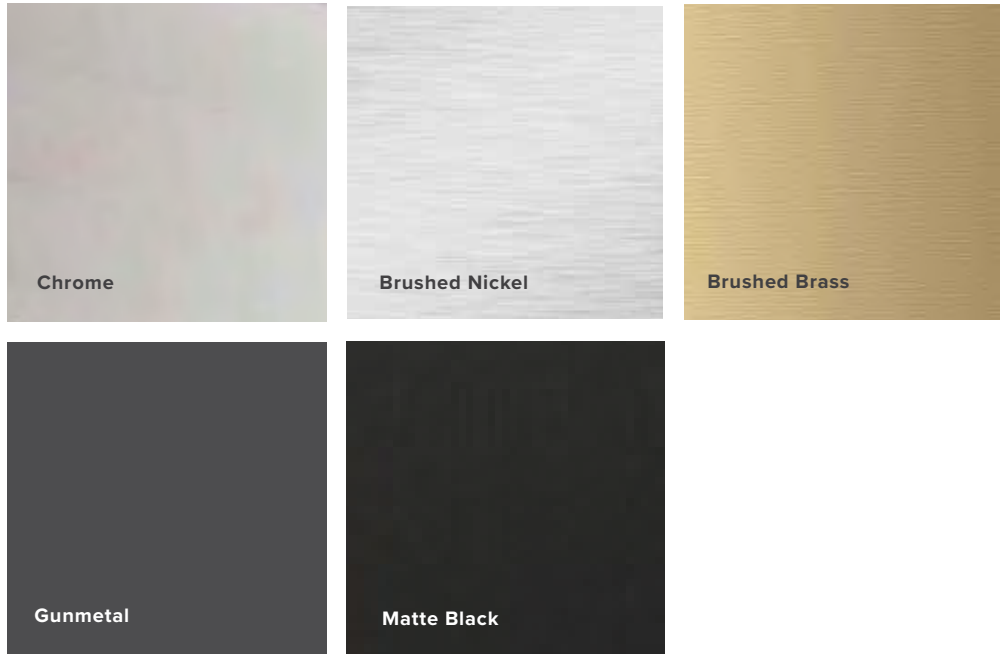

COLOUR OPTIONS

TOILET BRUSH HOLDER
with Tempered Frosted Glass

TOOTHBRUSH HOLDER

GLASS SHELF 530MM

TOWEL BAR 600MM