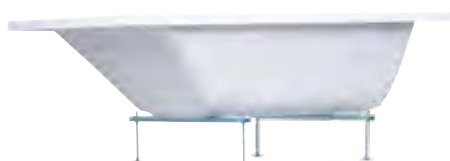

Adjustable Steel Support Structure
Excludes models 7810 & 7812.