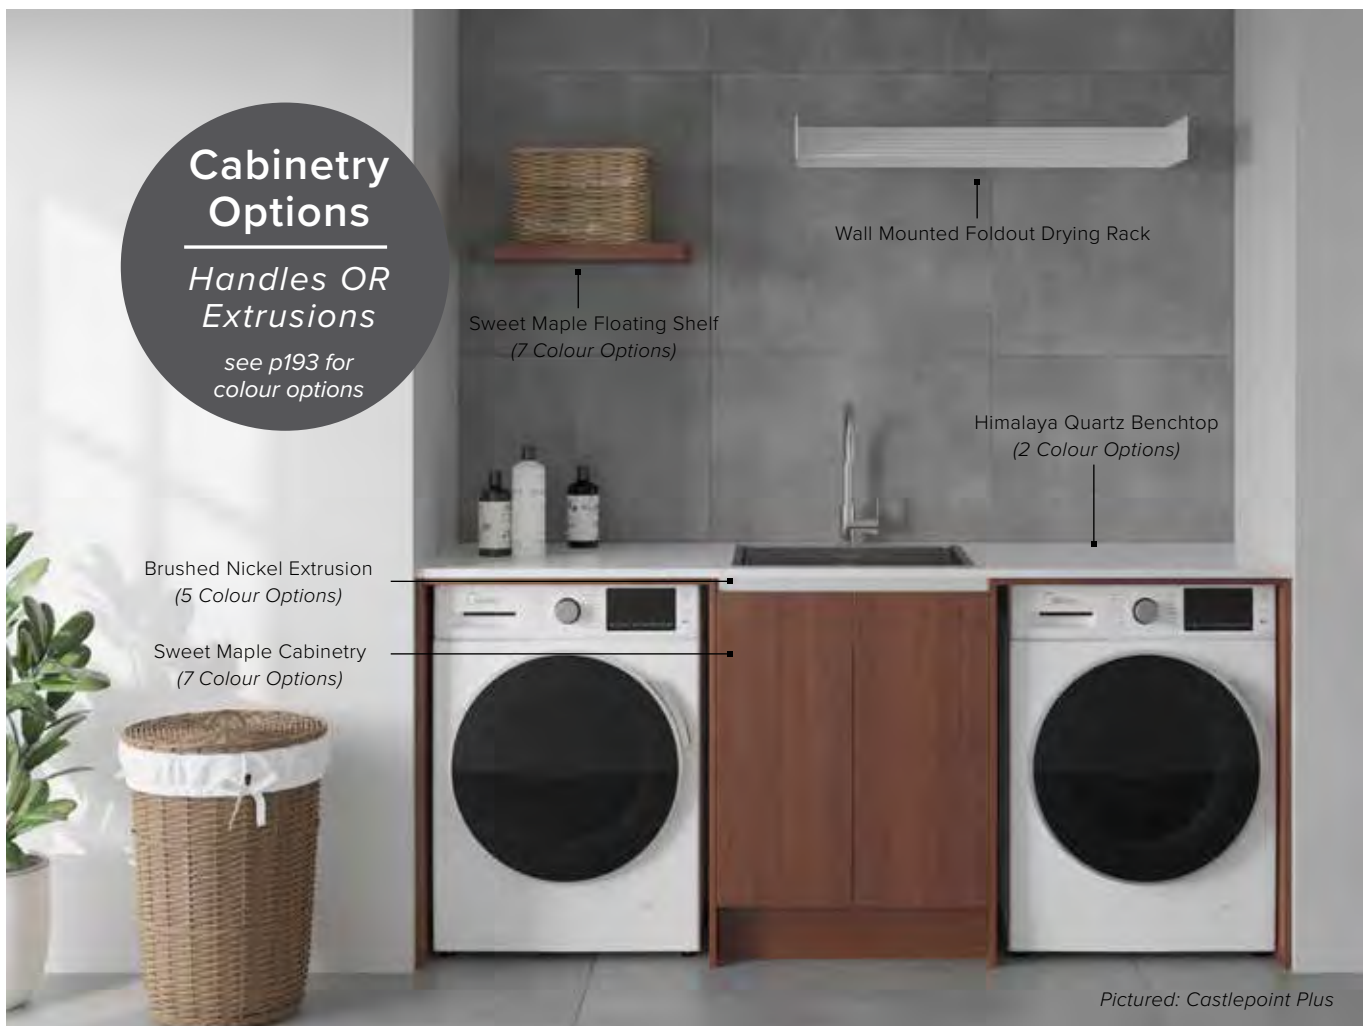

Pictured: Castlepoint

CASTLEPOINT 1940mm

Cabinetry Options

Handles OR Extrusions

see p193 for colour options

Pictured: Castlepoint Plus

CASTLEPOINT

196