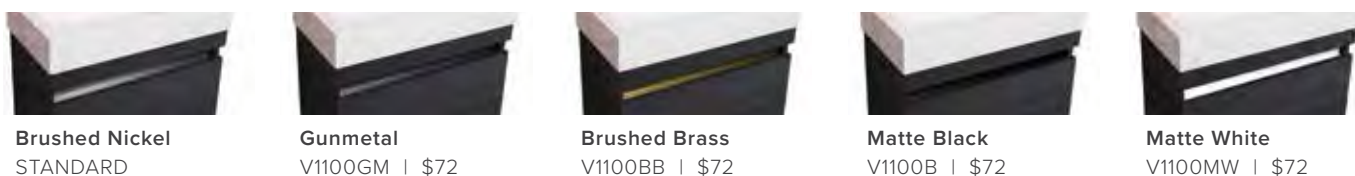

MONTE OPTIONS

2022 - NEWTECH CATALOGUE

COLOUR OPTIONS

Laminate Finish - Vista Range

When ordering your colour finish, add the colour code (above) to the vanity code ie. 3362WB.

EXTRUSION OPTIONS

Note: An additional \$72 applies to extrusion colour upgrade