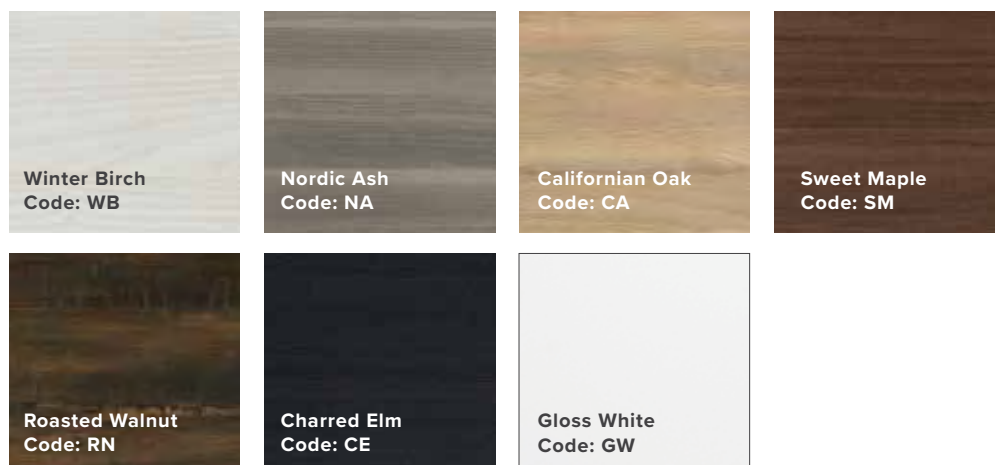

MONTE OPTIONS

2022 - NEWTECH CATALOGUE

COLOUR OPTIONS

Laminate Finish - Vista Range

When ordering your colour finish, add the colour code (above) to the vanity code ie. 3362WB.

EXTRUSION OPTIONS

Note: An additional \$72 applies to extrusion colour upgrade