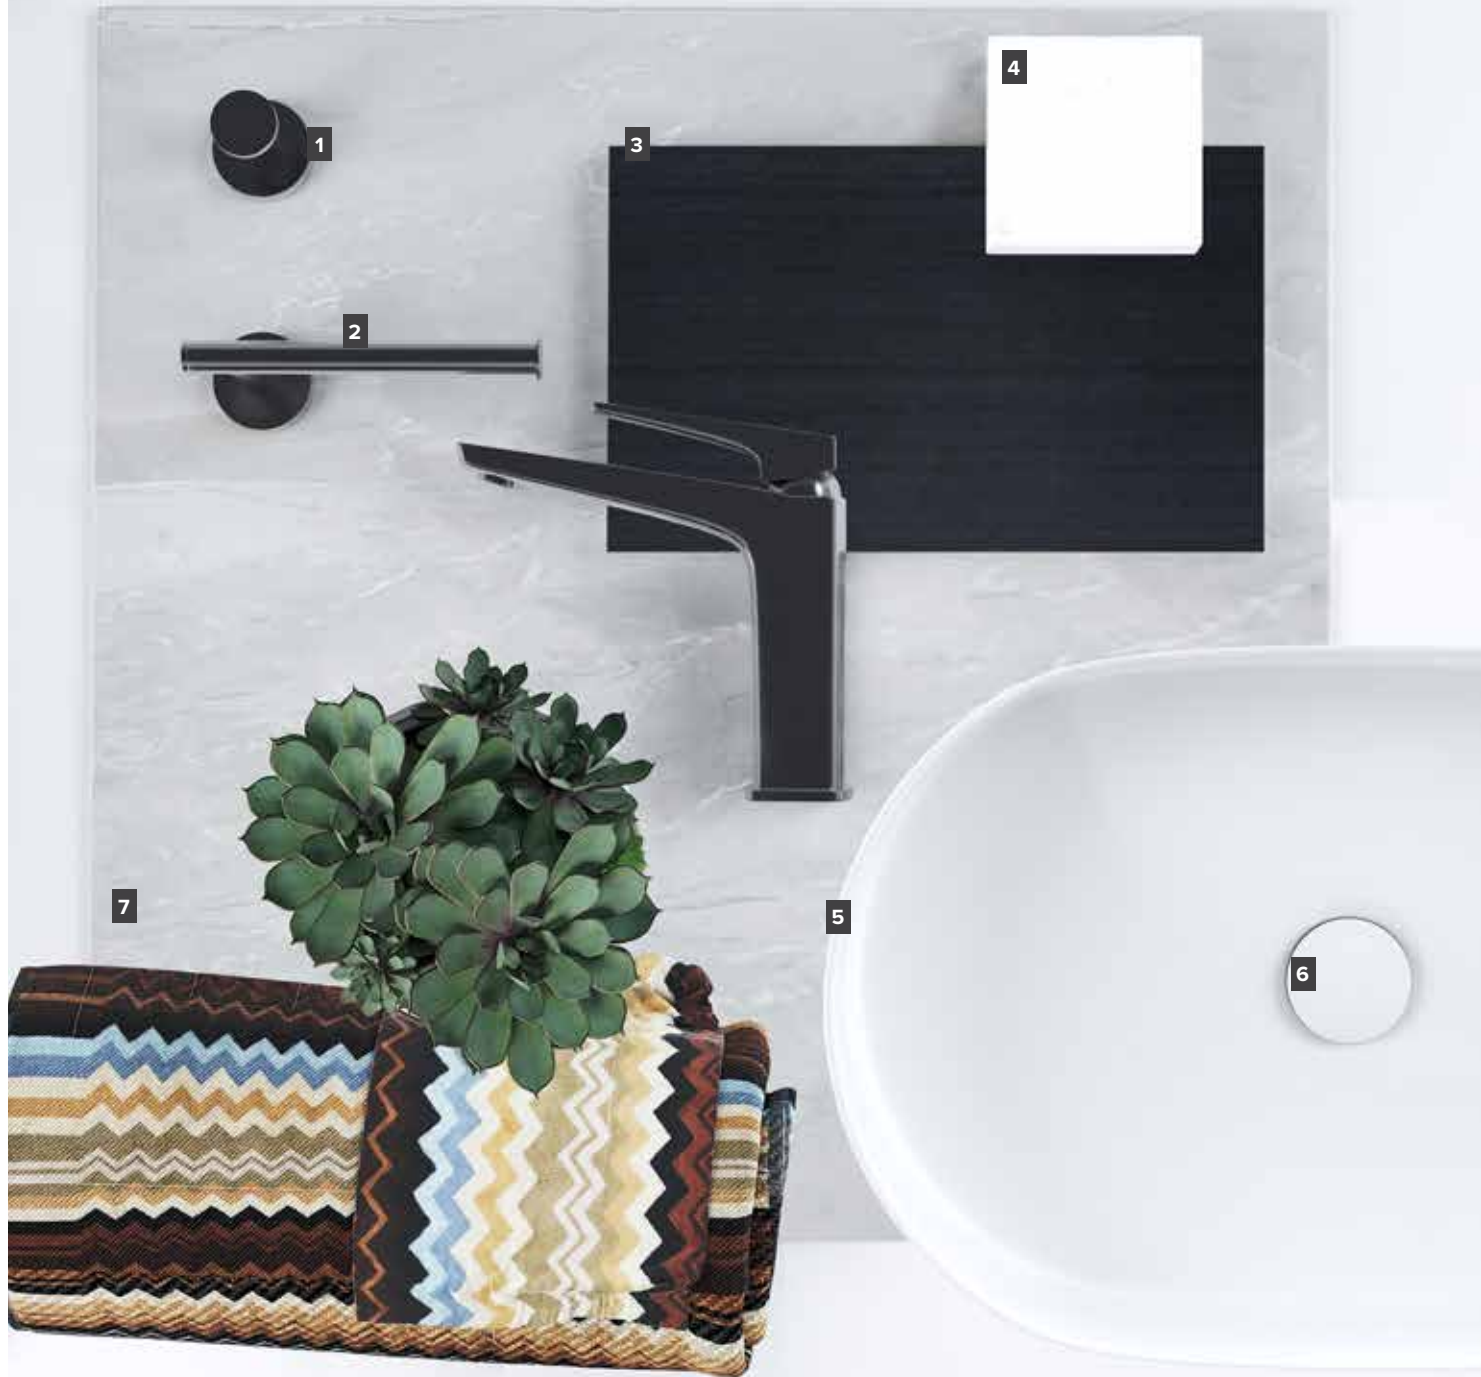

CLEAN LINES

Charred Elm, White and Gunmetal combine to create a fresh clean interior. Add a pop of colour by incorporating multi coloured linen.

Elements

1. Evoke Robe Hook in Gunmetal **2.** Evoke Toilet Roll Holder in Gunmetal
3. Charred Elm Cabinetry **4.** StoneCast Slab Top in Gloss White **5.** Toni Oval Vessel Basin in Gloss White **6.** Toni Basin Waste in White
Tiles: **7.** Atlantis Greige Matt Tiles