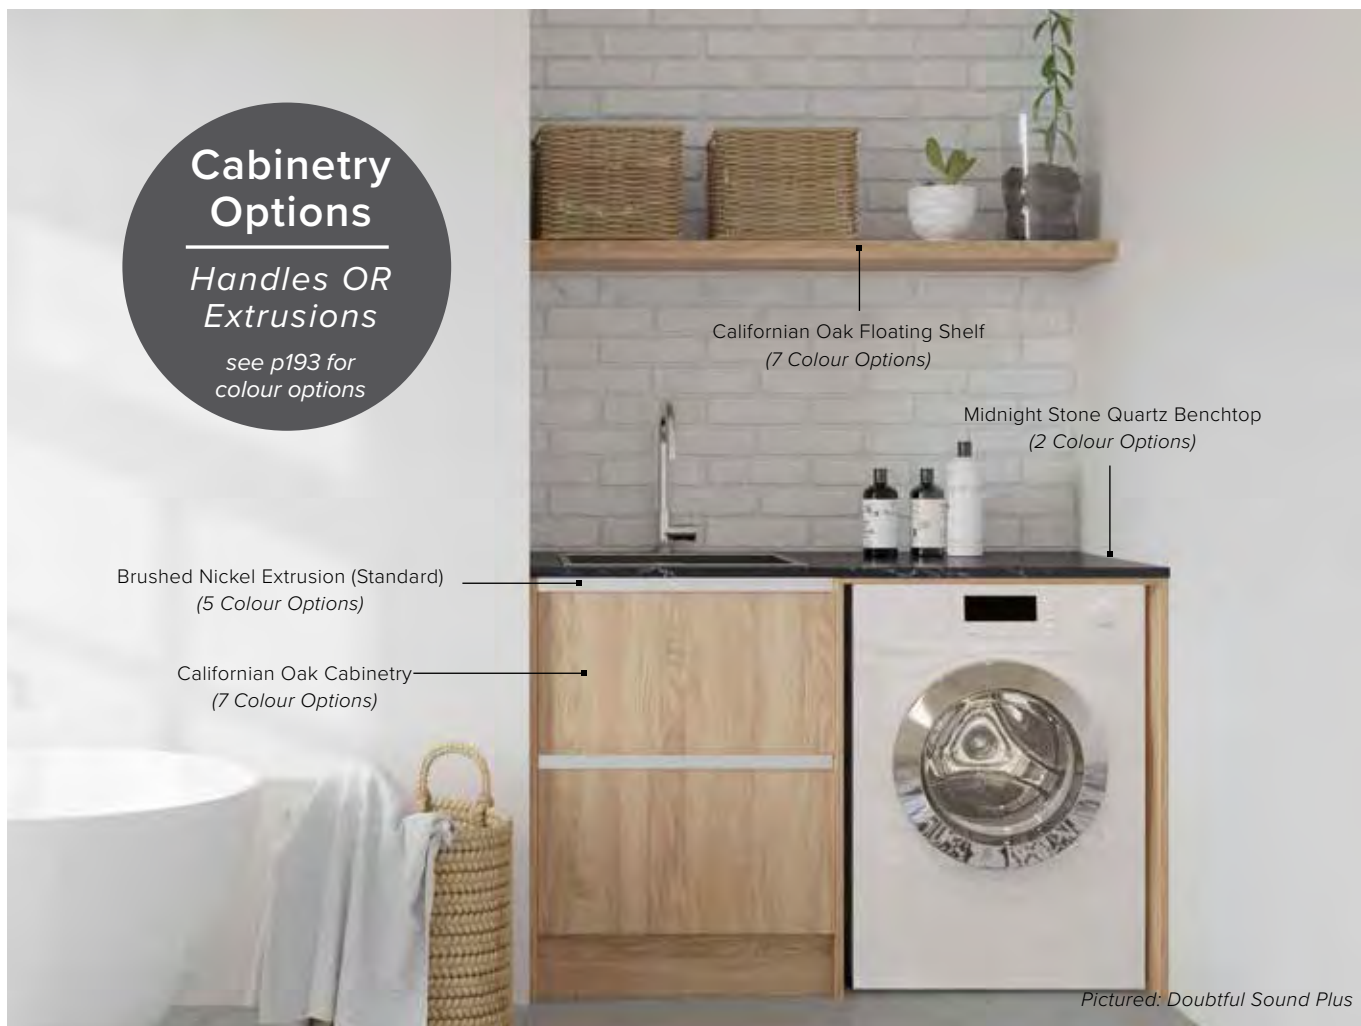

Pictured: Doubtful Sound

DOUBTFUL SOUND 1300mm

2022 - NEWTECH CATALOGUE

Cabinetry Options
Handles OR Extrusions
see p193 for colour options

Brushed Nickel Extrusion (Standard)
(5 Colour Options)

Californian Oak Cabinetry
(7 Colour Options)

Californian Oak Floating Shelf
(7 Colour Options)

Midnight Stone Quartz Benchtop
(2 Colour Options)

Pictured: Doubtful Sound Plus