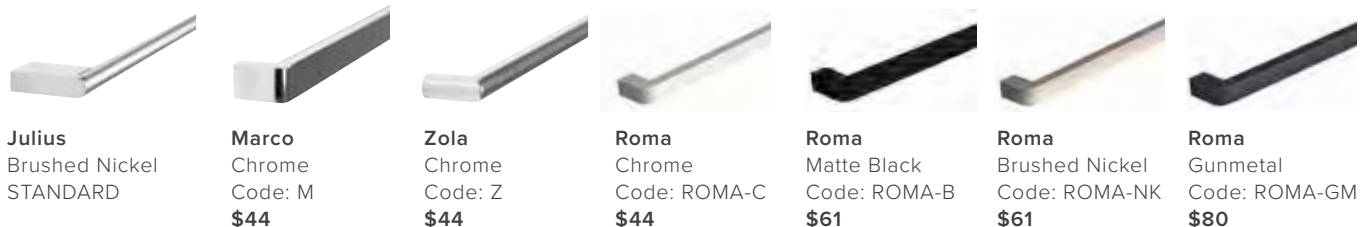

Note: Basins are purchased separately and not included in the base price

4 SELECT YOUR HANDLE UPGRADE OPTION

PRICE PER VANITY

INTERNAL COSMETIC DRAWER UPGRADE

Internal Cosmetic Drawer

Left Hand: COSL+Vanity Size