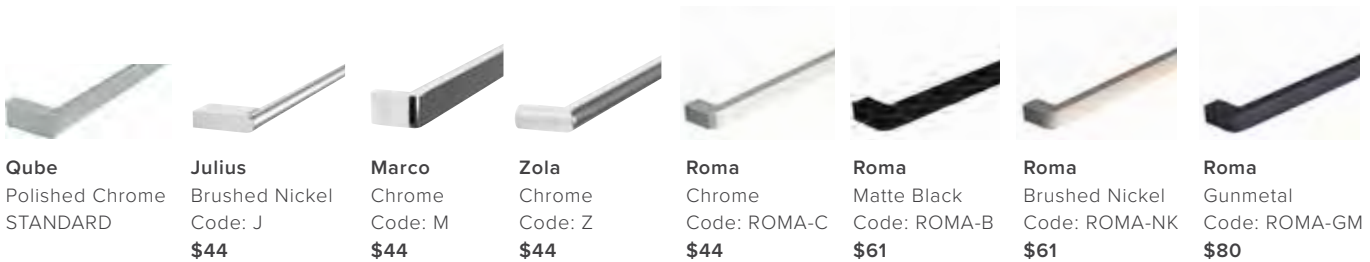

HANDLE UPGRADE OPTIONS

PRICE PER VANITY

VANITY OPTIONS

500 Venice Junior Plus Wall Vanity

2 Door Vanity
80mm StoneCast Basin
Left or Right Tap Configuration
H480 x W500 x D250
Code: 3729+Colour
$499