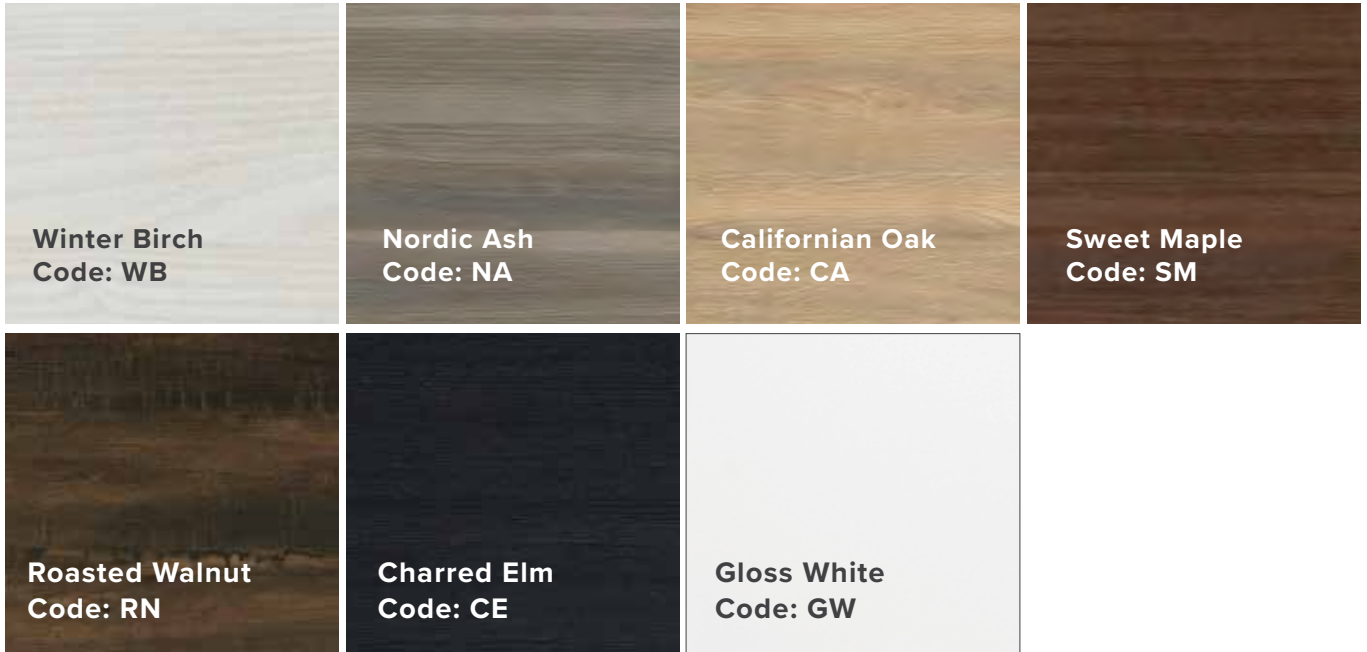

CABINETY FINISHES

VISTA RANGE COLOUR OPTIONS

Laminate Finish

FINISHES

6

BOULEVARD RANGE COLOUR OPTIONS

Timber Veneer on Plywood

Colours and finishes in this catalogue are representative only.
Please do not go off the catalogue for colour matching as this is subject to print variation.
If you are interested in a colour sample pack, please contact sales@newtech.co.nz