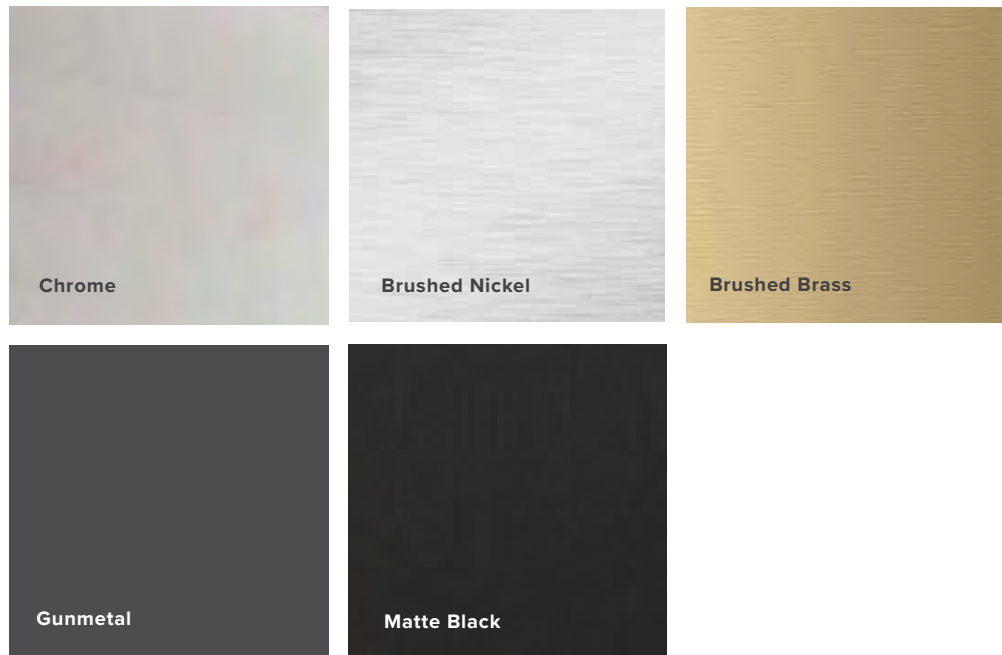

Brushed Nickel
Code: 9222NK
\$87

Matte Black
Code: 9222B
\$87

Gunmetal
Code: 9222GM
\$109

Brushed Brass
Code: 9222BB
\$129

*Quadro Towel Rail
Brushed Brass*

COLOUR OPTIONS

TOWEL RAIL 205MM

Chrome
Code: 9223
\$99

Brushed Nickel
Code: 9223NK
\$131

Matte Black
Code: 9223B
\$131

Gunmetal
Code: 9223GM
\$150

Brushed Brass
Code: 9223BB
\$177

TOWEL RAIL BAR 470MM

Chrome
Code: 9220
\$205

Brushed Nickel
Code: 9220NK
\$263

Matte Black
Code: 9220B
\$263