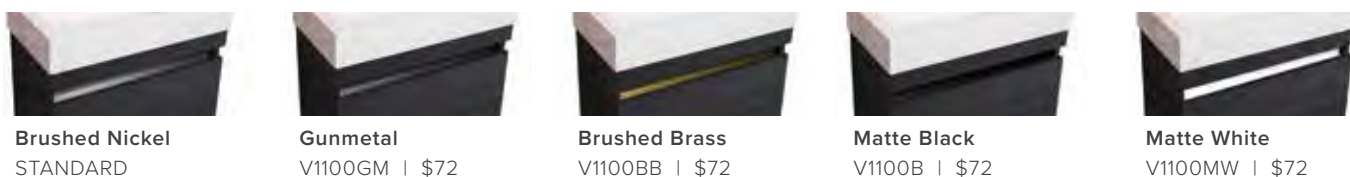

EXTRUSION OPTIONS

Note: An additional $72 applies to extrusion colour upgrade

VANITY OPTIONS

400 Brookfield Wall Vanity

1 Door Vanity
50mm StoneCast Basin
Left or Right Tap Configuration
H400 x W400 x D220
Code: 4290+Colour
$573

Basin Upgrade:
Matte White StoneCast Basin
Code: 4290MW+Colour
Add $120