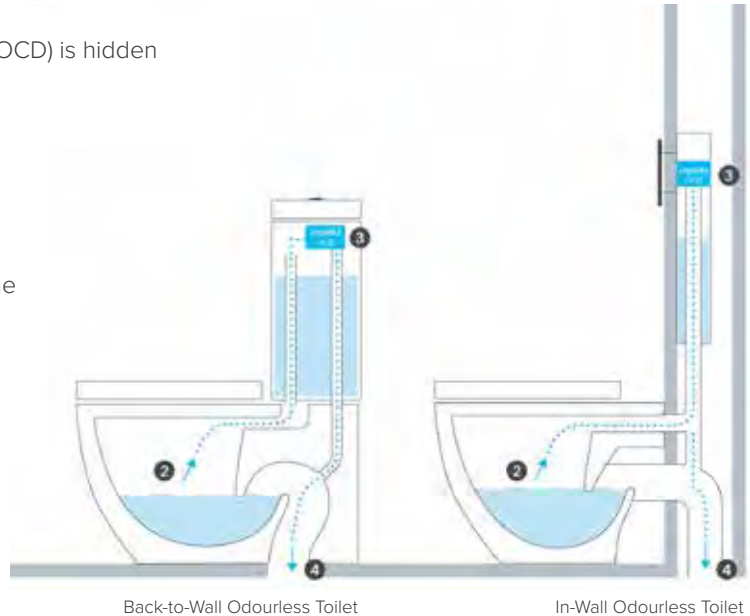

Soft Close Toilet Seat

How the Odour Control System Works

- 1 Expella's patented¹ Odour Control Device (OCD) is hidden inside the cistern, it is activated by either a:
 - Light switch²
 - Manual switch²
 - Automatic sensor switch
- 2 The OCD contains an in-built extraction fan that draws odours from the bowl through the overflow pipe.
- 3 Odours pass through the OCD, opening a non return valve that prevents odours returning.
- 4 Odours are discharged to the sewer.