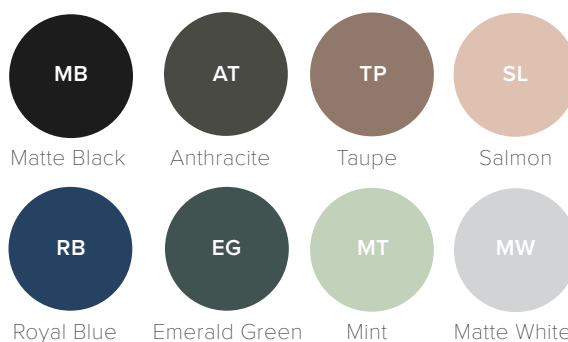

When ordering a coloured vessel basin in one of the above colours, add the colour code to the base code ie. 7432MB

Note: Basins are purchased separately and not included in the base price