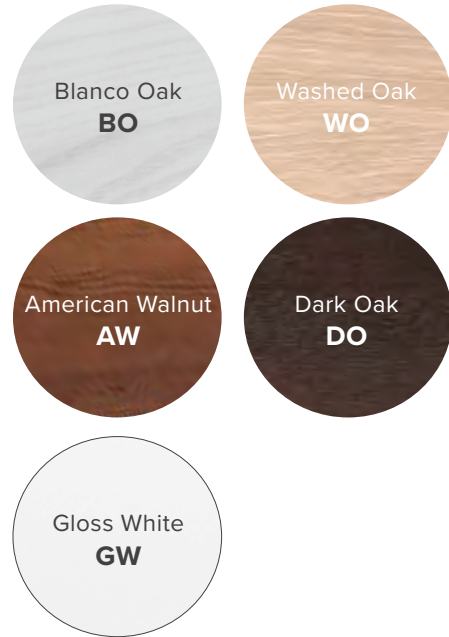

COLOUR OPTIONS

Note: Gloss White Finish is on Moisture Resistant Board

SLAB TOP OPTIONS

NEW

StoneCast Slab Top
Gloss White
Height: 20mm
Code: SC

NEW

StoneCast Slab Top
Matte White
Height: 20mm
Code: SCMW

NEW

Quartz Slab Top
Midnight Stone
Height: 20mm
Code: MS

Quartz Slab Top
Himalaya
Height: 20mm
Code: HY

See p182 for full range of basin options

TAP HOLE DRILLING

For Quartz Slab Tops please advise your preferred waste/basin hole position. See newtech.co.nz/holedrilling for position options. StoneCast Slab Top waste and tap hole drilling can be completed onsite by the installer. Newtech are unable to provide custom drilling alternatives for our slab tops. Please ensure your basin works with our standard drilling patterns. If unsure please contact us for more information.