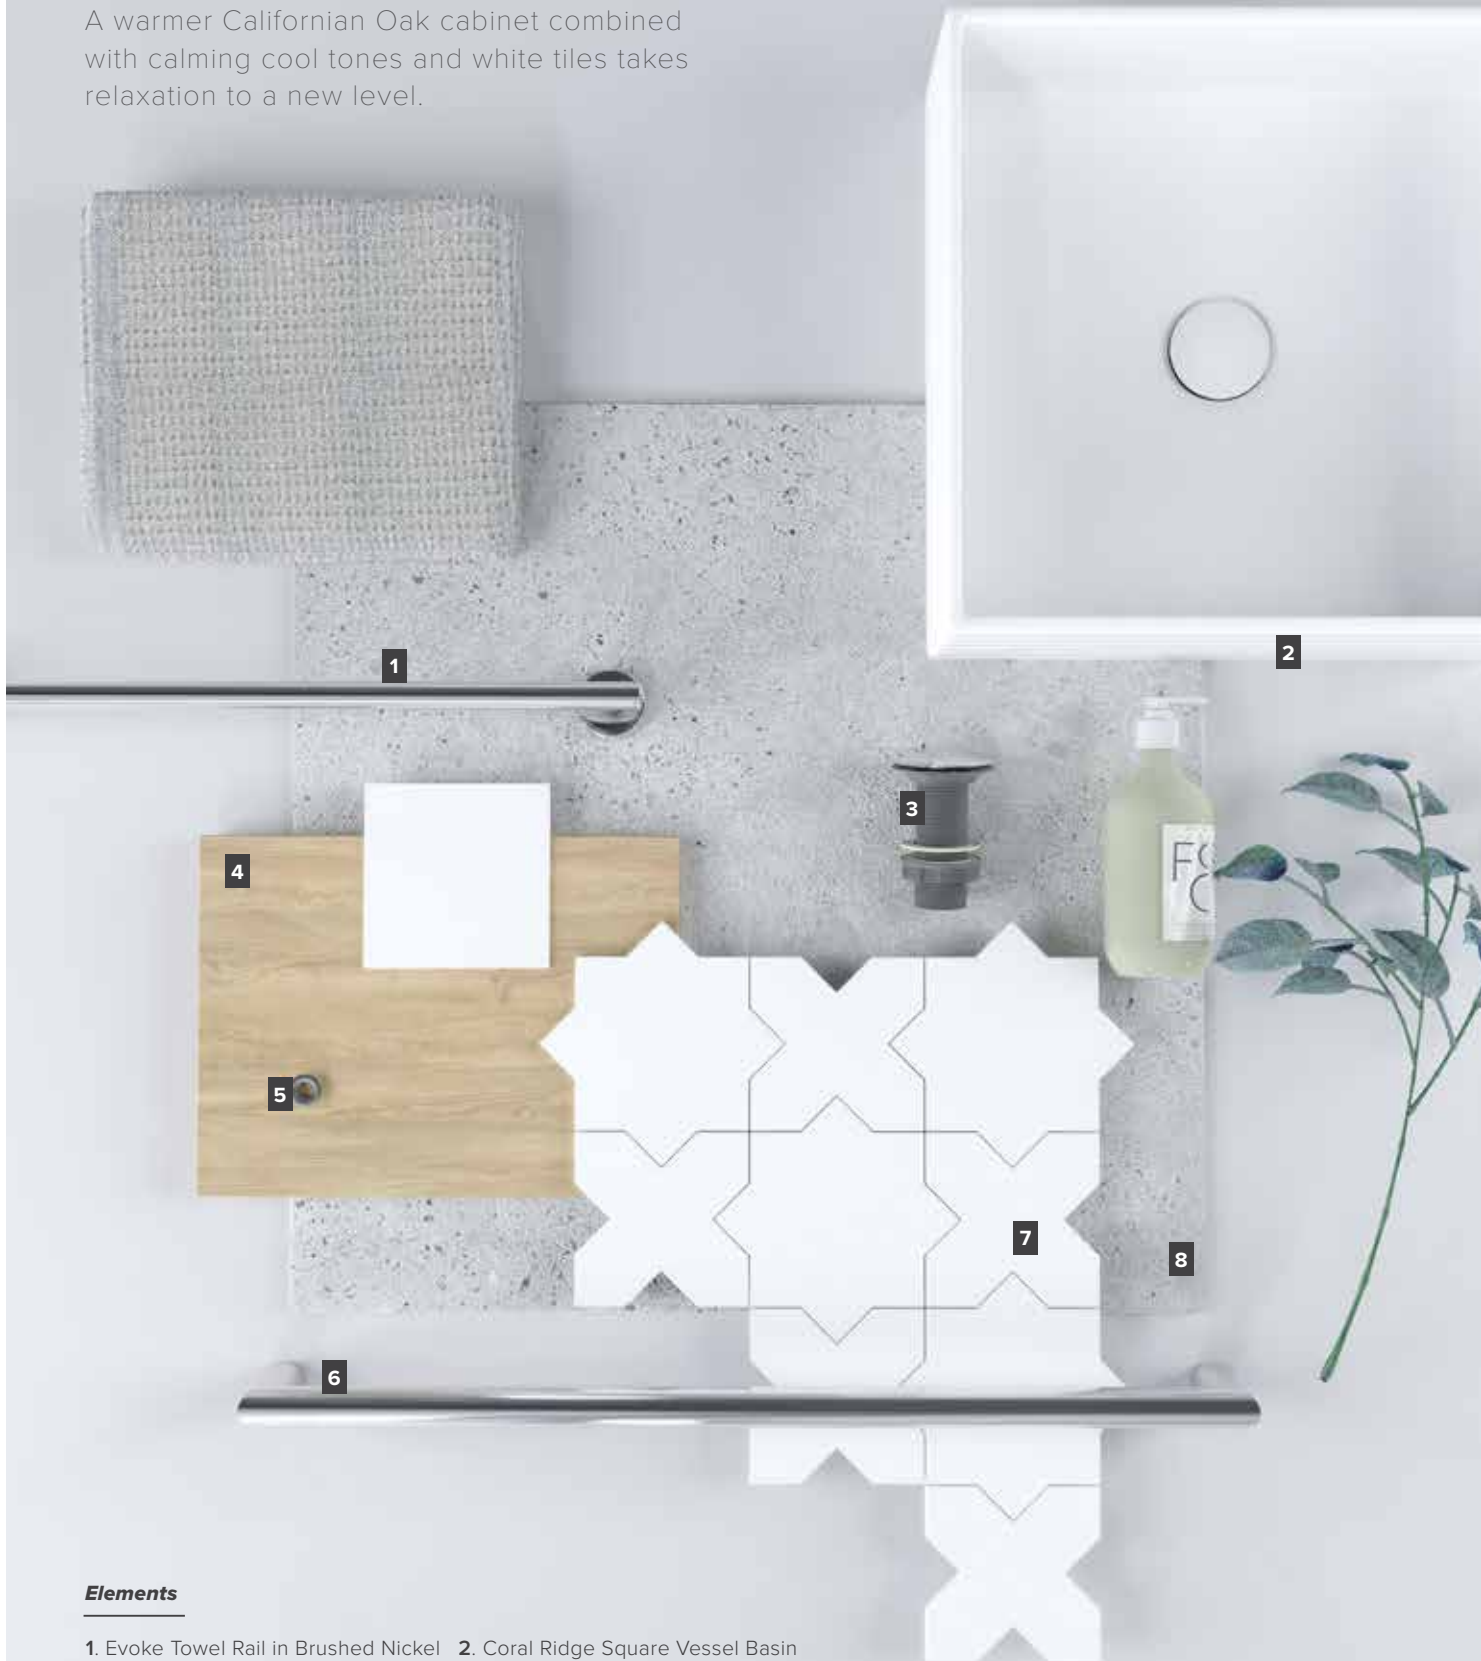

RELAXATION DELUXE

A warmer Californian Oak cabinet combined with calming cool tones and white tiles takes relaxation to a new level.

Elements

1. **1.** Evoke Towel Rail in Brushed Nickel **2.** Coral Ridge Square Vessel Basin
   3. Evoke Basin Waste in Brushed Nickel **4.** Californian Oak Cabinetry **5.** Evoke Overflow Cover in Brushed Nickel
   6. Toro Round Heated Towel Rail in Brushed Nickel
   Tiles: **7.** Mosman Star and Cross Tiles **8.** Rocky Road Concrete Look Beige Matt Tiles