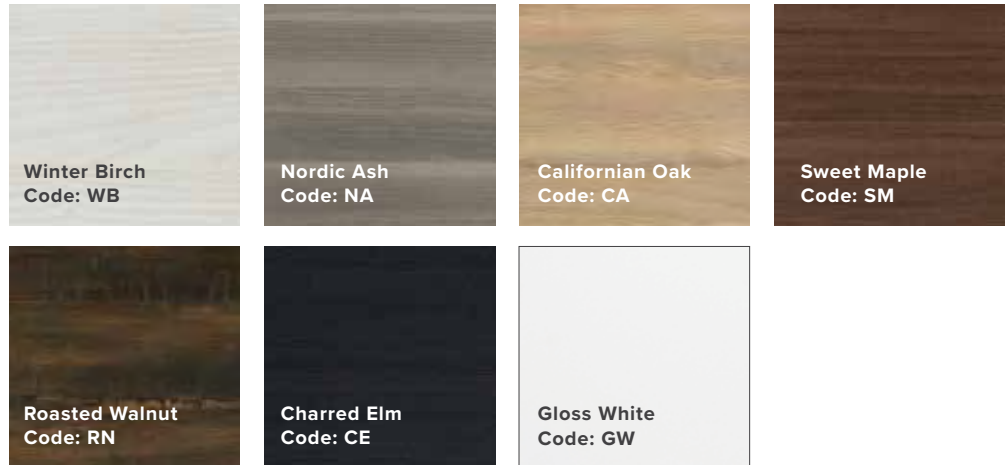

BROOKFIELD OPTIONS

2022 - NEWTECH CATALOGUE

COLOUR OPTIONS

Laminate Finish - Vista Range

When ordering your colour finish, add the colour code (above) to the vanity code ie. 4300WB.

BASIN OPTIONS

STANDARD BASIN