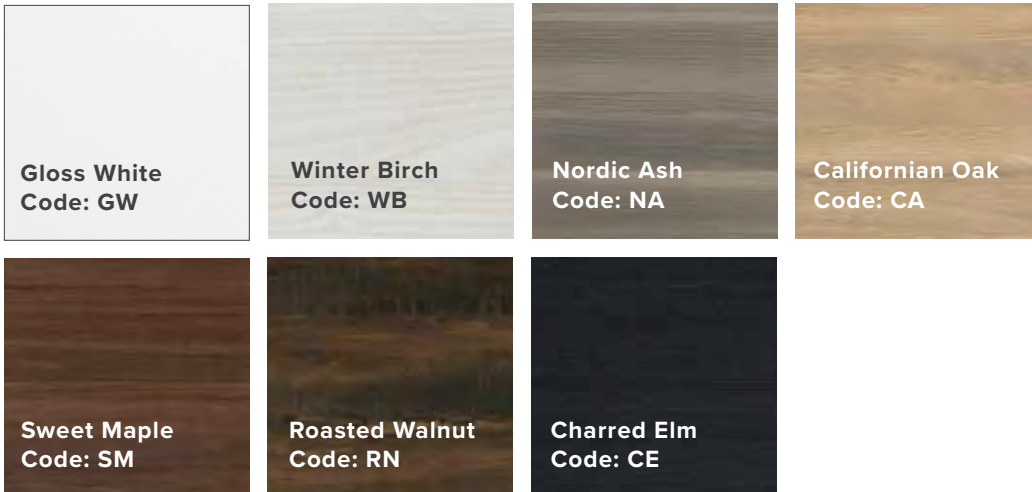

Product Features

Timber Veneer
on Plywood

Left/Right Hinge
Configuration

Can be recessed
into the wall

Matching Vanity
& Tower Station

MIRRORS CABINETS

COLOUR OPTIONS

When ordering your colour finish, add the colour code (above) to the mirror code ie. 5000WB.