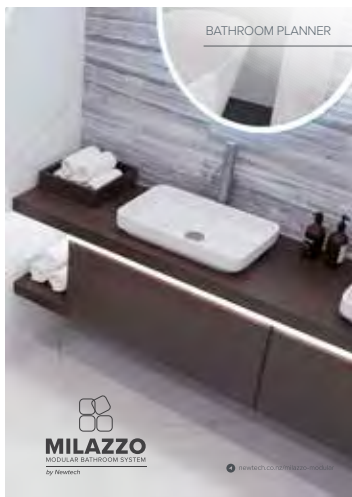

LUMA-LITE LED VANITY LIGHT

18mm LED Panel with Touch button
Made from aluminium and acrylic
Cool White Colour Temperature (6400K)
Designed to be mounted between basin & cabinet

Size	Code	Price
750mm	88550	$236
900mm	88570	$257
1200mm	88590	$293
1500mm	88610	$326
1800mm	88630	$399

For more lighting options see p181

To assist with designing your Milazzo Modular Bathroom System, visit www.newtech.co.nz/milazzo-planner and download the handy planner. Please order your Milazzo Modular System using the order forms at www.newtech.co.nz