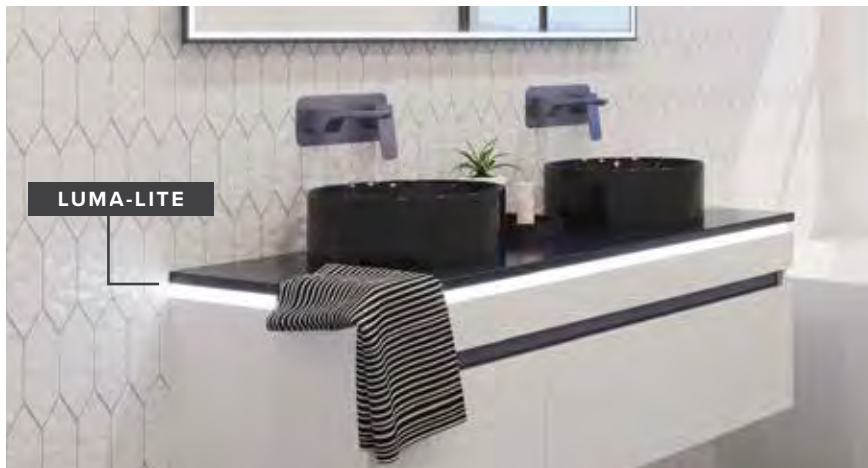

5 ADD AN LED VANITY LIGHT