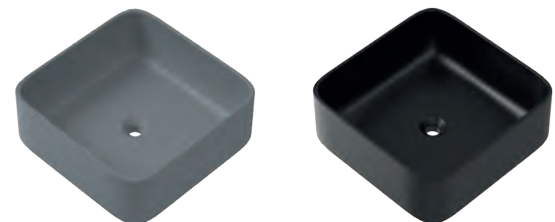

- Modern Vitreous China round basin design
- Available in four colour options
- Matching vitreous china pop up waste covers available at additional cost, see page 49

400 x 150mm

Matt White LEVVASVESMW

Light Grey LEVVASVESLG

Dark Grey

Matt Black

Rondello Vessel Basin

- Modern Vitreous China round basin design
- Available in four colour options
- Matching vitreous china pop up waste covers available at additional cost, see page 49