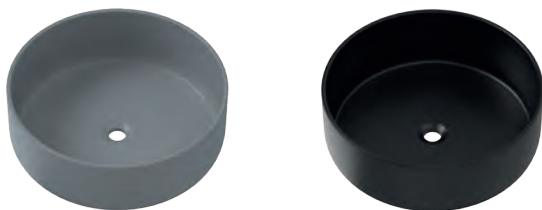

Dark Grey

Matt Black