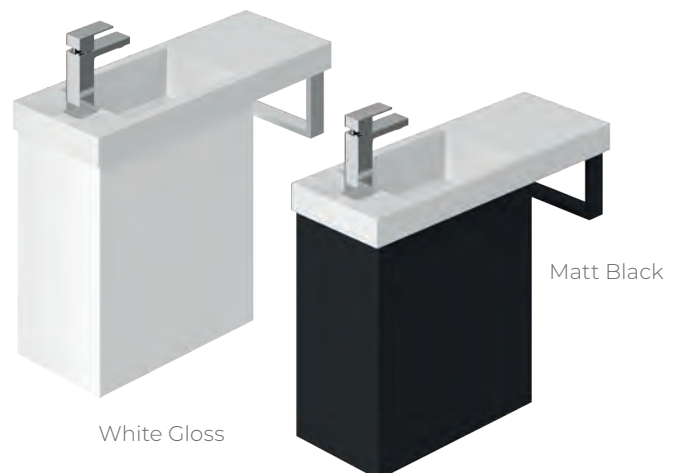

Leeds Extension Wall-Hung

- Ideal for small rooms
- One tap hole
- Square edged reversible polymarble top
- Reversible finger pull door with soft close hinges
- Polished stainless steel towel rail for white cabinet or matt black towel rail for black cabinet
- Basin has overflow, with choice of chrome or black overflow ring

600 x 220 x 470mm

White Gloss LEVLEEEXTWH
Matt Black LEVLEEEXTBK