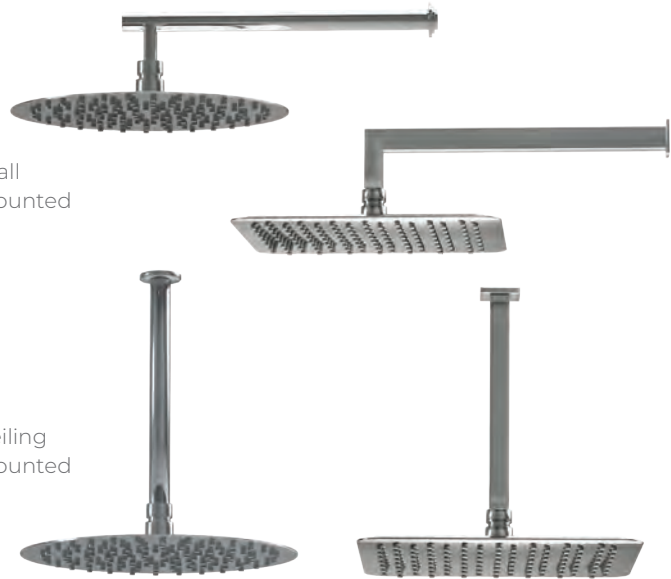

Newport Shower Mixer

- Contemporary stainless steel design
- Ceramic cartridge technology
- Lead free body
- Mains pressure only

Stainless Steel LEV115361ASS

Newport Extended Basin Mixer

- Contemporary stainless steel design
- Ceramic cartridge technology
- Lead free body
- Mains pressure only
- 5-Star WELS water rating

Stainless Steel LEV115313ASS

Refresh 3 Function Slide Shower

- Multi-function shower with adjustable slider
- Flexible 1.5m hose
- Mains pressure only
- 3-Star WELS water rating

Stainless Steel LEVLN09ASS

Wall Mounted

Ceiling Mounted

Square & Round Rainshower

- Polished mirror finish
- Ultra-thin (2mm) soft edges
- Round or square 250 or 350mm diameter rainhead
- Available in ceiling or wall mounted; 250 and 350mm length for ceiling mount and 350mm length for wall mounts
- Easily cleaned rubber jets
- 304 stainless steel
- Mains pressure only
- 3-Star WELS water rating