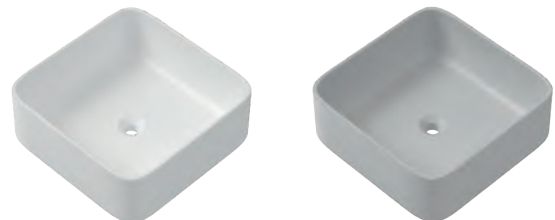

Matt White

Light Grey