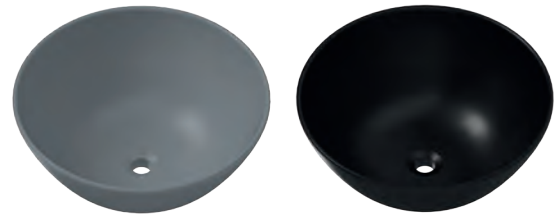

Liso Classic

Liso Chic

Liso Vessel Basin

- Matt finish solid surface basin
- Easy to clean
- Available in white
- Matching solid surface pop up waste cover available at additional cost, see page 49

400 x 145mm

Classic Round LEVLISCR40VESWH

360 x 120mm

Chic Straight LEVLISCSSRVESWH

Matt White

Light Grey

Dark Grey

Matt Black

Vaso Vessel Basin