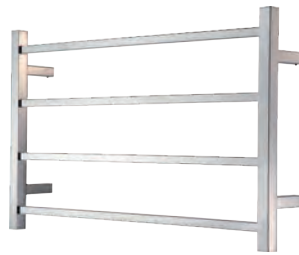

8-Bar 1185 x 600mm LEVWHAC1185

Square Towel Warmers

- Polished stainless steel
- IP45 rating
- Dual wiring

4-Bar 510 x 850mm LEVWHAS10E

7-Bar 825 x 600mm LEVWHAS825

7-Bar Slim 825 x 450mm LEVWHAS825S

4-Bar

7-Bar