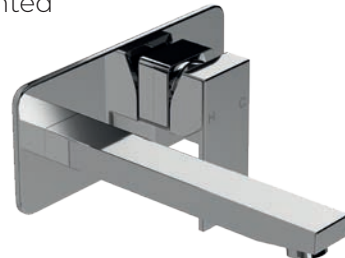

LeVivi Milan Wall Mounted Basin Mixer

Chrome
\$350
 Black
\$409

LEVMIWBMMPCP | LEVMILWBMMPBK

LeVivi Elba Wall Mounted Basin Mixer

Chrome
\$350
 Black
\$409

LEVELBWBMMPCP | LEVELBWBMMPBK

LeVivi Aspen Gunmetal