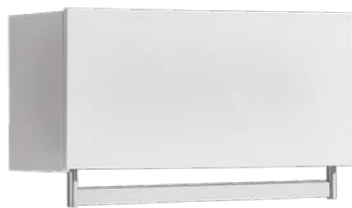

LeVivi Laundry Cupboard with Hanging Bar
Matt White or Elm Woodgrain

629 x 260 x 300mm
$371

LEV629WFMW | LEV629WFEL