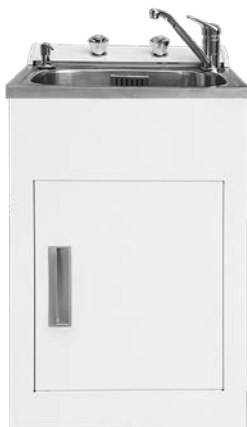

Aquatica LaundraTubbie Tub and Cabinet

Door

560 x 560mm

$873

AQA-LTUBBIE