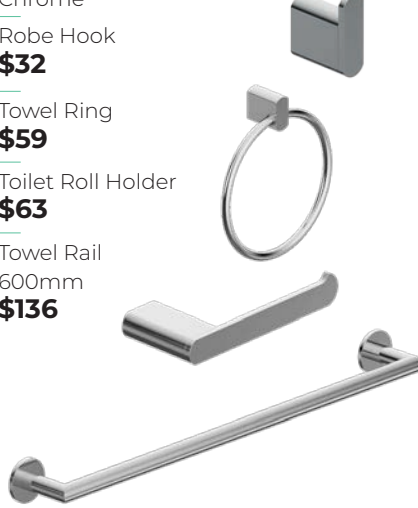

Robe Hook
\$23

Toilet Roll Holder
\$51

Towel Stirrup
\$54

Metal Shelf
444mm
\$102

AURHBB | AUTRNBB | AUTRSBB | AUSBB

LeVivi Alyssa Collection
Polished Stainless Steel

Robe Hook
\$30

Toilet Roll Holder
\$46

Towel Bar
270mm
\$49

Towel Rail
600mm
\$85

LEV2801 | LEV2806 | LEV2805 | LEV2808600

LeVivi Bella Collection
Chrome

Robe Hook
\$32

Toilet Roll Holder
\$39

Towel Ring
\$46

Single Towel Rail
900mm
\$63

LEVBELRHC | LEVBELTPC | LEVBELTRC | LEVBELTOC

LeVivi Luisa Collection
Chrome

Robe Hook
\$32

Toilet Roll Holder
\$59

Towel Ring
\$59

Single Towel Rail
600mm
\$85

LEV7201 | LEV7206 | LEV7205 | LEV7208

LeVivi Zara Collection
Chrome

Robe Hook
\$32

Towel Ring
\$59

Toilet Roll Holder
\$63

Towel Rail
600mm
\$136

LEVZARHCP | LEVZATRCP
LEVZATRHCP | LEVZASTR600CP

LeVivi Kacia Collection
Black

Robe Hook
\$36

Toilet Roll Holder
\$52