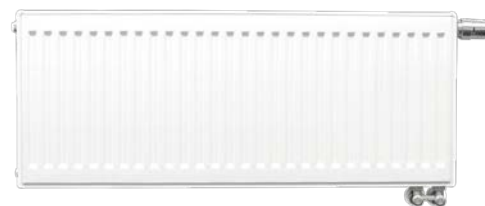

Delonghi Type 21 Steel Radiator

White
600 x 600mm
$266
400 x 1000mm
$336

Valve block and thermostatic head not included.
DLP216600 | DLP2141000