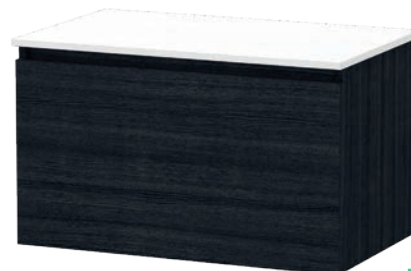

Clearlite Pinnacle Pro Single Drawer
Wall-Hung Vanity

Woodgrain

750mm

$1020

900mm

$1130

1200mm

$1370

5PNP075SC | 5PNP090SC | 5PNP120SC