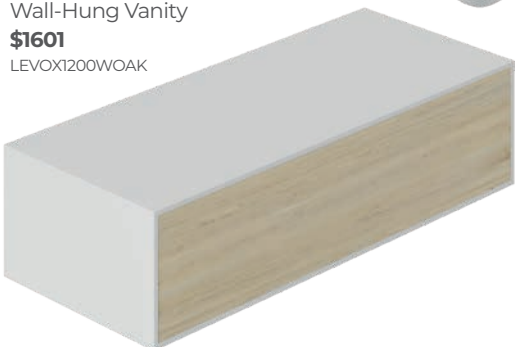

LeVivi Oxford
Wall-Hung Vanity
\$1601
LEVOX1200WOAK

Organic design

Warm wooden accents and tactile soft shapes give this bathroom a luxurious touch, and make the space feel warmer. The clean straight lines of the basin combines seamlessly with the natural wooden vanity top for a restful bathing experience.